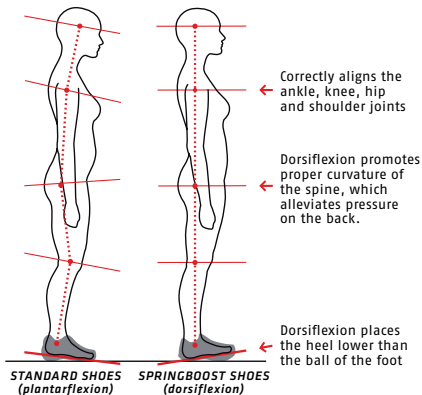

NORDIC WALKING

TURN WALKING INTO WELLNESS!

Founded at the renowned Federal Institute of Technology in Lausanne, Switzerland, SpringBoost's exclusive "dorsiflexion" design positions your heel lower than the ball of your foot, allowing your body to return to its natural biomechanical alignment while toning your muscles with every step. The result is a low-impact workout that will help you feel better all over.

- > MAXIMIZES EVERYDAY ACTIVITIES BY TONING, STRENGTHENING AND LENGTHENING CORE AND LEG MUSCLES
- > IMPROVES BODY ALIGNMENT
- > ALLEVIATES PRESSURE ON YOUR JOINTS AND LOWER BACK
- > ENHANCES BLOOD CIRCULATION IN THE LEGS
- > IMPROVES ANKLE STABILITY AND RANGE OF MOTION

ALIGN YOUR BODY