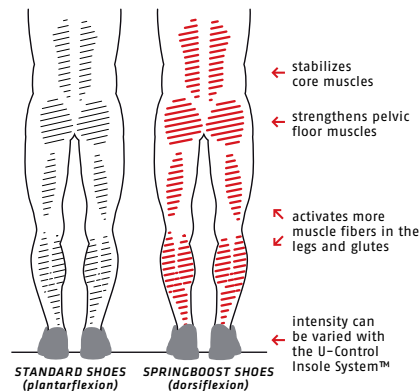

STRENGTHEN YOUR MUSCLES

Founded at the renowned Federal Institute of Technology in Lausanne, Switzerland, SpringBoost is revolutionizing footwear with its use of dorsiflexion, which positions the heel lower than the ball of the foot. SpringBoost creates training and fitness solutions that maximize workouts and daily activities for people of all athletic, fitness and wellness levels.

2 INTERCHANGEABLE INSOLES TO VARY THE INTENSITY OF YOUR EVERYDAY ACTIVITIES!

With your pair of SpringBoost you receive 2 pairs of interchangeable insoles – the U-Control Insole System™ – so that you can gradually get used to dorsiflexion.

- **DORSI 0:** Get started. Wear this insole the first couple of weeks.
- **DORSI 2:** Add intensity to your walking activities.

Free product and technology training on www.3point5.com

A last is the foot mold around which the shoe is built. SpringBoost's lasts are created in dorsiflexion to improve the ankle, foot and body position, optimizing the physiological requirements of each sport or activity. All performance and health benefits start as a result of improved foot positioning in the shoe.

SpringBoost USA Ltd.
135 Beaver St, Suite 305
Waltham, MA 02452
USA

Phone: +1-781-894 0009
Fax: +1-781-894 0399
Mail: usainfo@springboost.com